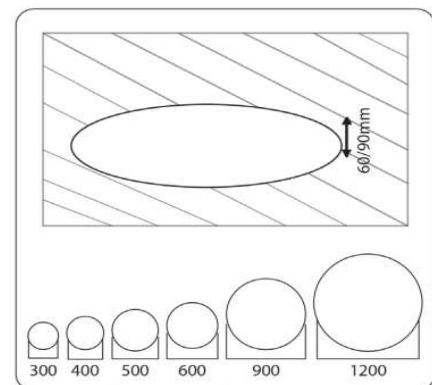

Dia=600mm
H=60/90/95mm

Frame

Aluminium

Color Tempertaure

4000K

Power

105W

Total Luminous Flux

L70 minimum at 50,000
burning hours

Dimension diagram

Remarks:-

Address: Plot #7 Saroorpur-Nangla Industrial Area,Ballabgarh-Sohna Road,Faridabad-121005

Email: info@sovitron.com